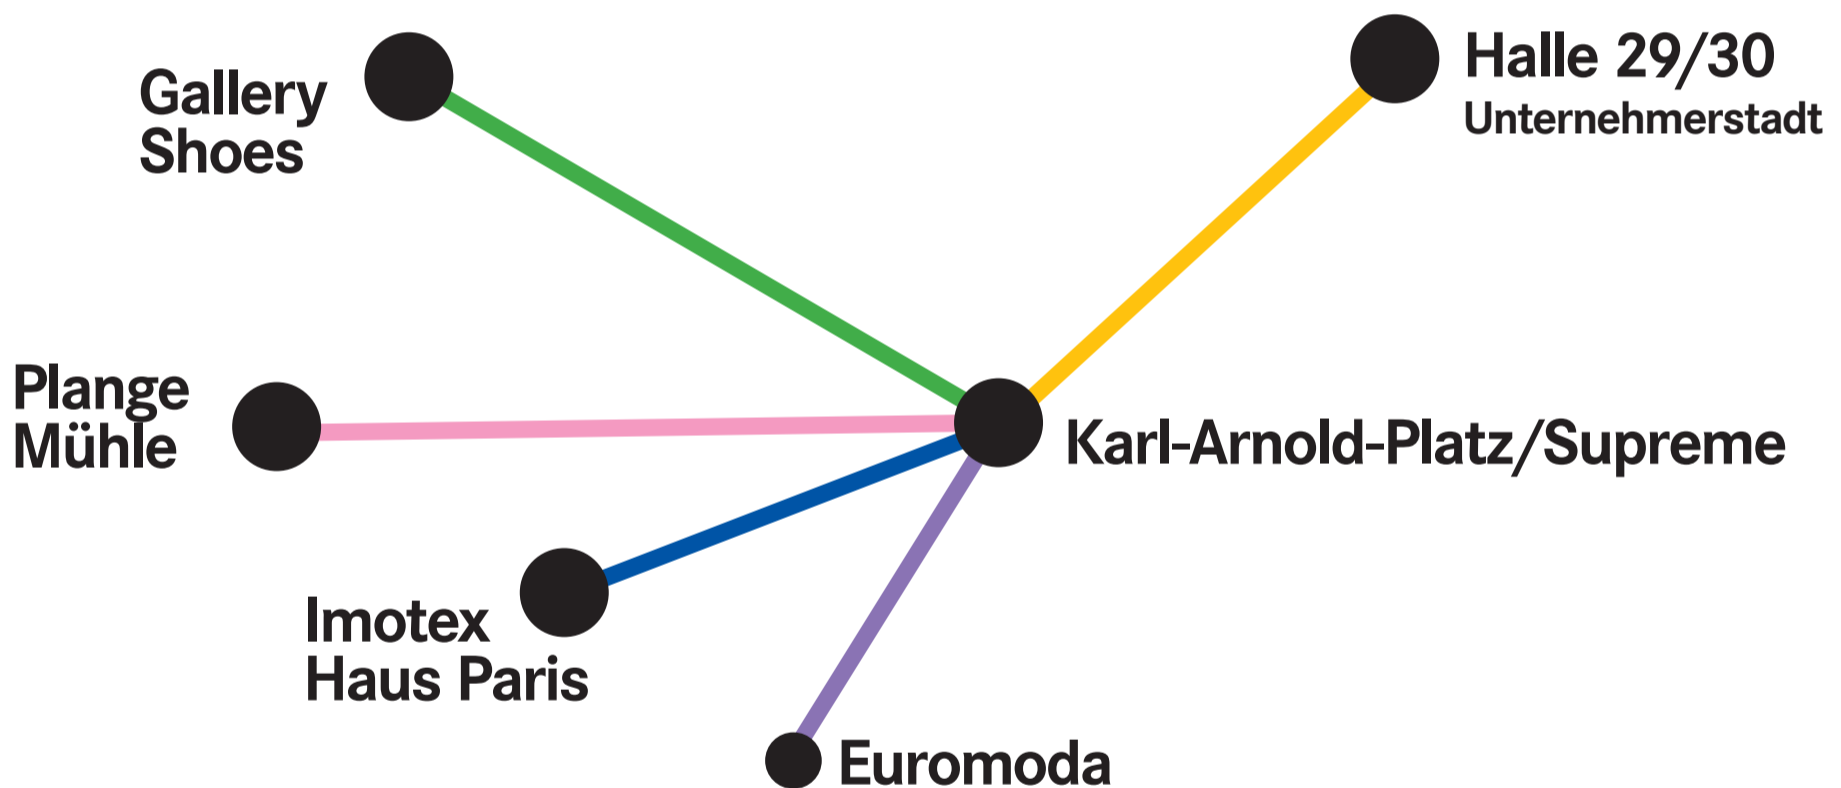

# FASHION NET *düsseldorf* SHUTTLE

SAT, 1/30 – MO, 2/1/2021

WWW.FASHION-NET-DUESSELDORF.DE

SHUTTLE  
STOPS

## TIMETABLE FASHION NET SHUTTLE

Sat, 1/30 – Mo, 2/1

8:30 am till 7:00 pm

🕒 pick up on demand

Sat, 1/30 – Mo, 2/1

on demand

POWERED BY:

C.E.d.E.R.

bugatti  
we are europe

DIC

BRAX  
FEEL GOOD

die→developer

BASLER

TONI

MARGITTES

seidensticker