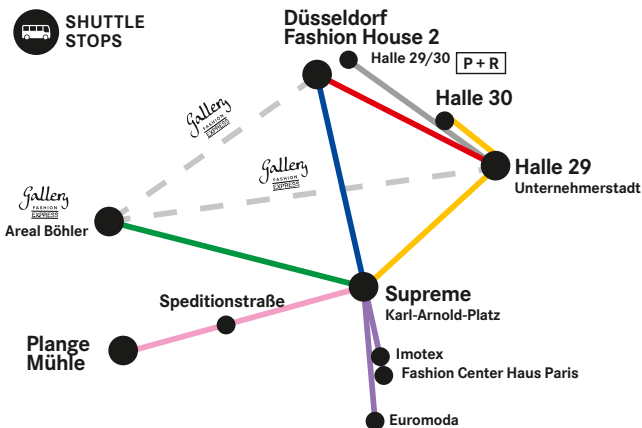

FASHION NET *düsseldorf* SHUTTLE

SAT, 1/25 – TUE, 1/28/2020

WWW.FASHION-NET-DUESSELDORF.DE

TIMETABLE FASHION NET SHUTTLE

Fri, 1/24

8:30 am till 7:00 pm

🕒 pick up every 30 min

Sat, 1/25 – Mon, 1/27

8:30 am till 7:00 pm

🕒 pick up every 30 min

Tue, 1/28

8:30 am till 7:00 pm

🕒 pick up every 30 min

Gallery
FASHION
EXPRESS

All routes on demand

Fri 10:00 am till 6:00 pm

Sat, Sun 10:00 am till 7:00 pm

Mon 10:00 am till 6:00 pm

POWERED BY:

ahlers group

imoteX

bugatti
we are europe

BRAX
FEEL GOOD

DIGEL
THE ALGERIAN COMPANY

THE
SUPREME
GROUP
PLACES FOR EVENTS

BASLER

IGEDO
COMPANY

TONI

DÜSSELDORF
FASHION
HOUSE

avc

seidensticker

MARCAIN